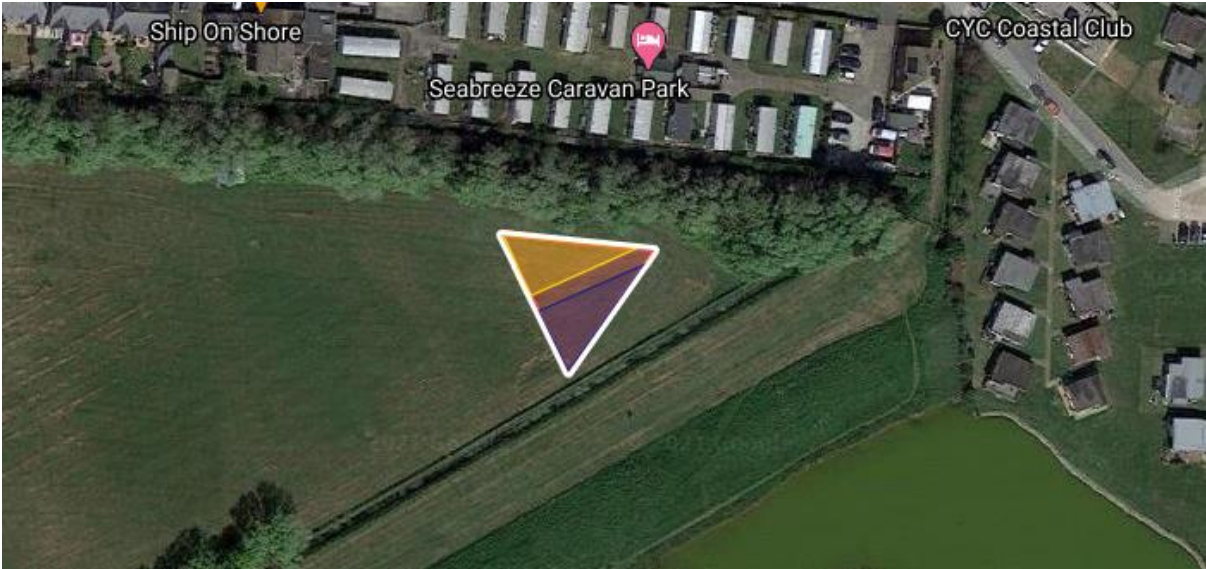

Appendix 1. Urban Tree Establishment – Small-scale Planting Plans & Images

1. Hudson’s Quarry, Tovil – Maidstone Borough Council

2. Allington Open Space - Maidstone Borough Council

3. Park Wood Recreation Ground – Maidstone Borough Council

4. Willowmead Open Space, Leybourne – Tonbridge & Malling Borough Council

5. Seager Road, Sheerness – Swale Borough Council

6. Festival Field, Sheerness – Swale Borough Council

7. Soil preparation and tree planting at Park Wood for Miyawaki-style experimental plot

8. Soil preparation and planted trees with guards at Allington for natural regeneration and control plot

9. Tree planting at Willowmead Open Space, Leybourne

10. Tree planting at Festival Field, Sheerness

11. Tree planting at Seager Road Open Space, Sheerness

11. Tree planting with guards at Hudson's Quarry, Tovil

Appendix 2. Alternative Management of Roadside Corridors – Pleasant Farm TOW Plot Site Plan