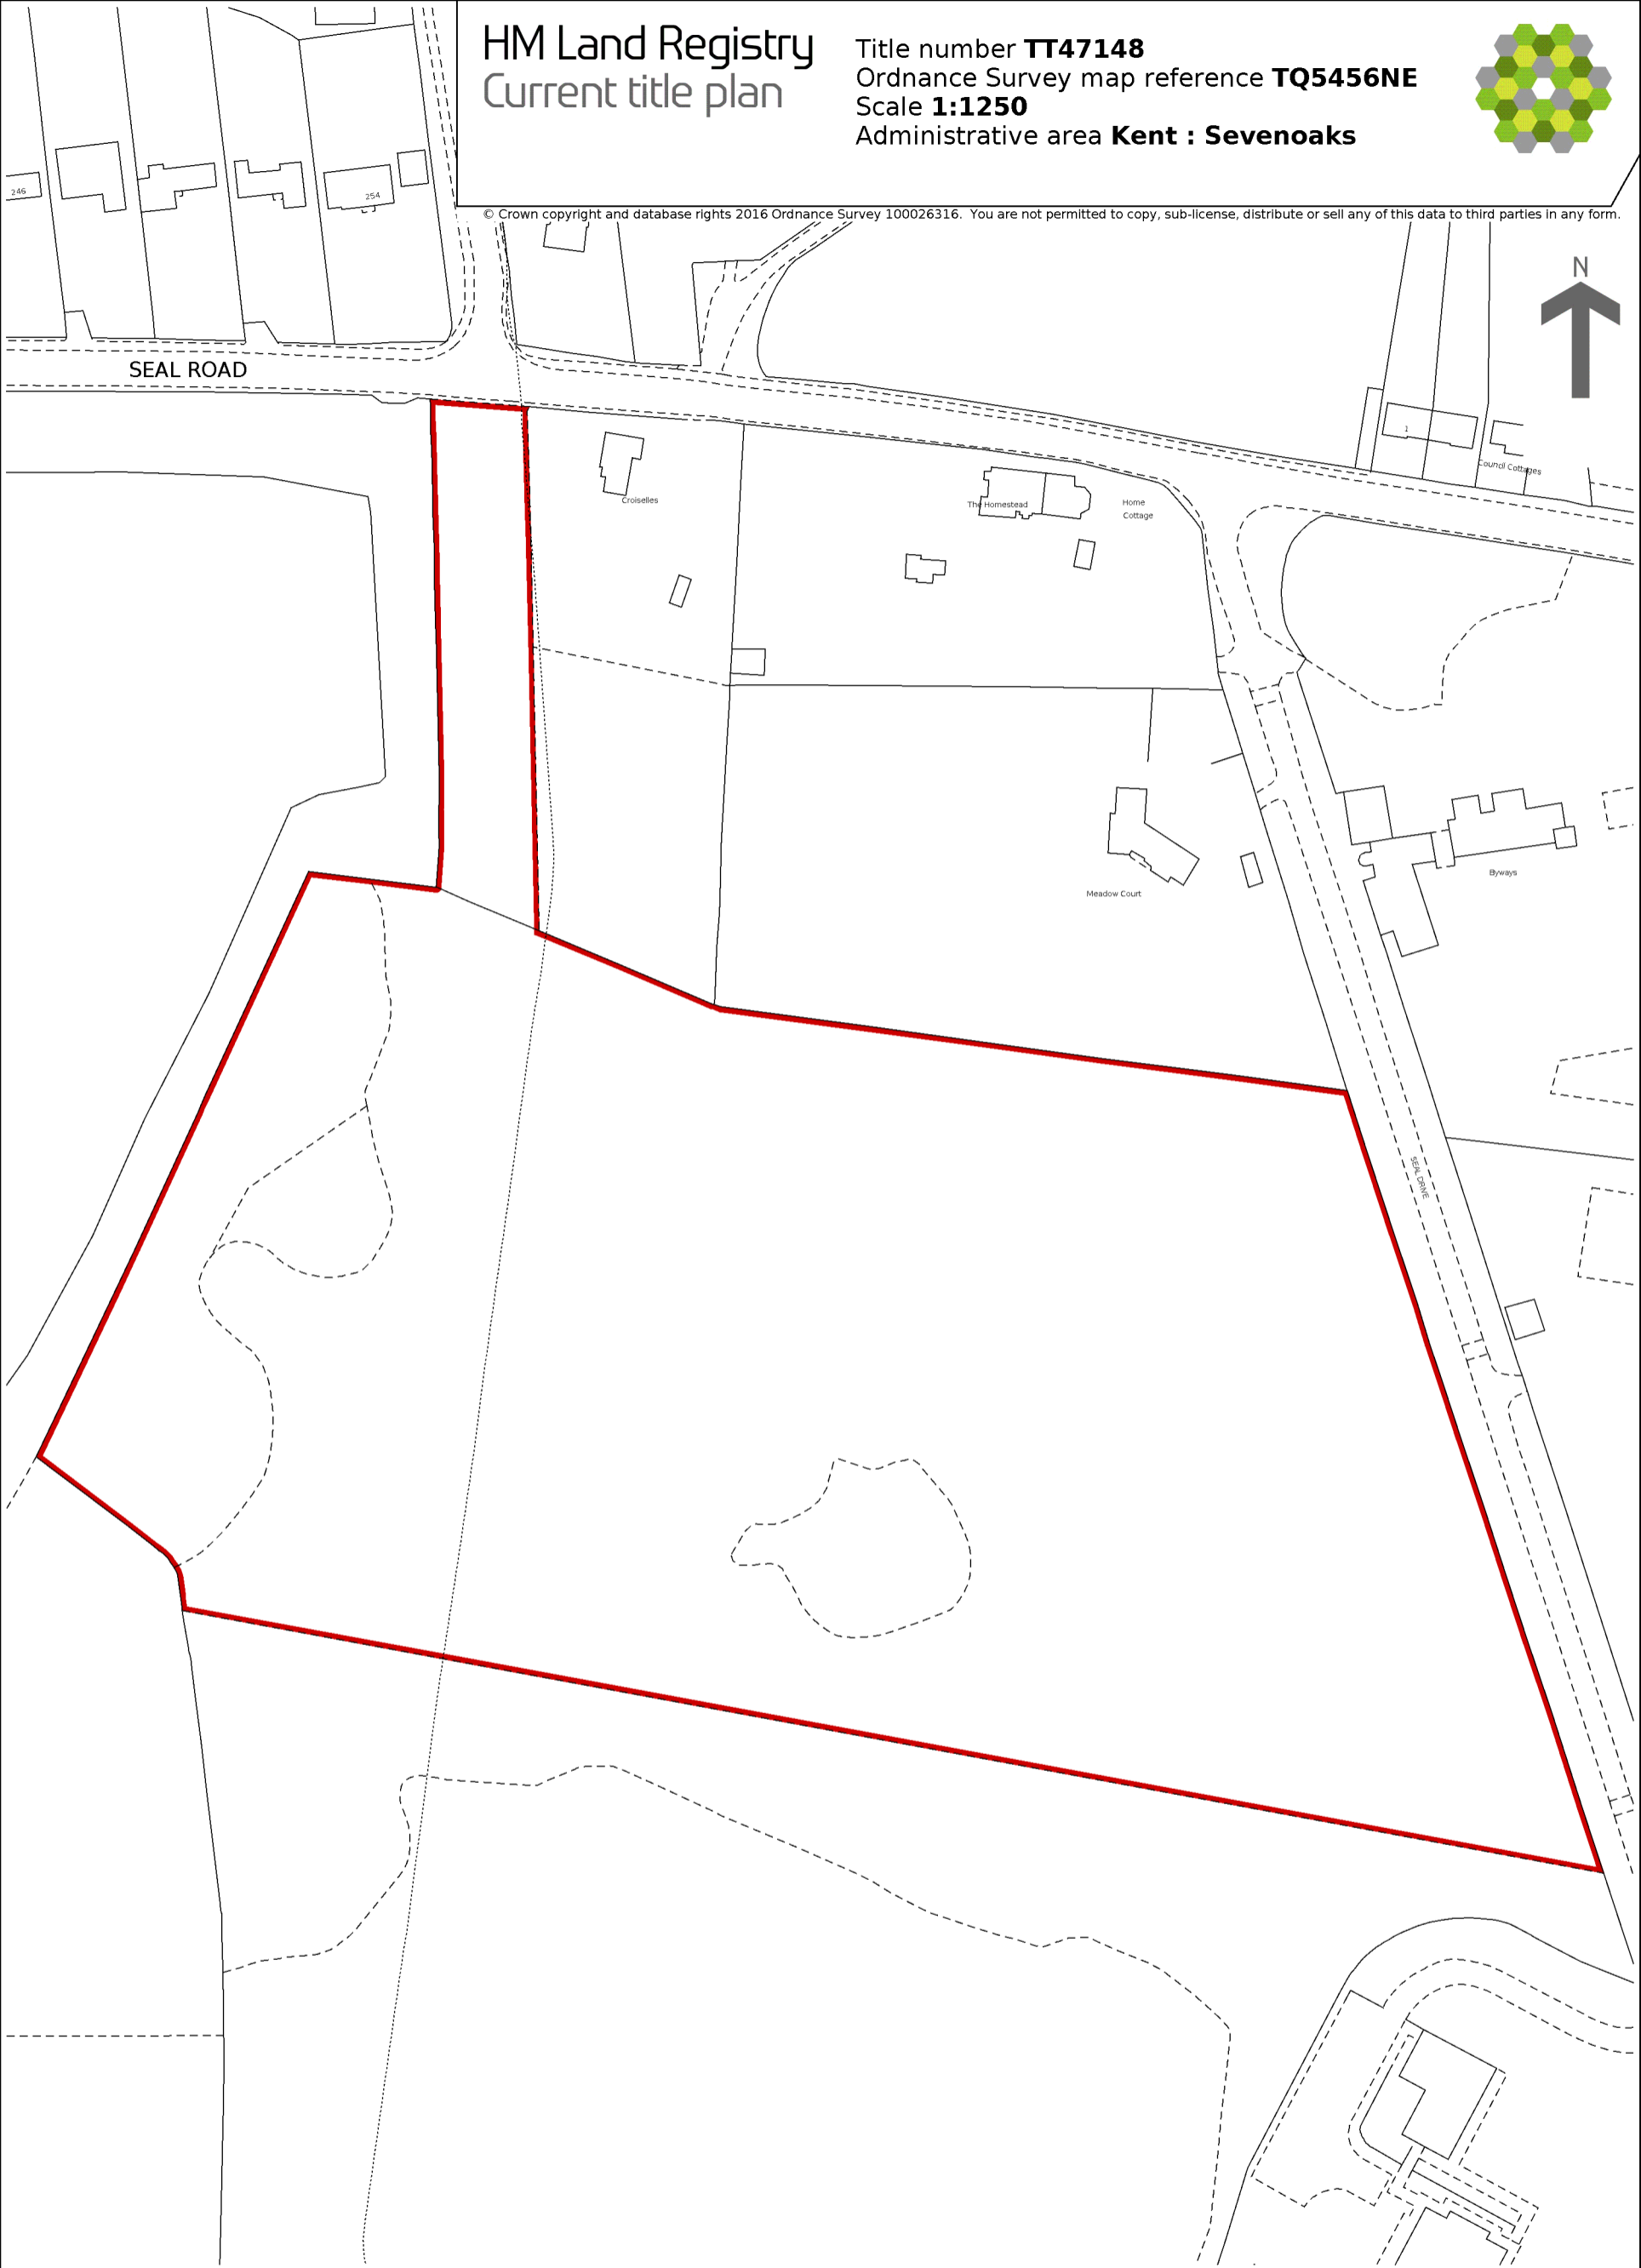

# HM Land Registry Current title plan

Title number **TT47148**  
Ordnance Survey map reference **TQ5456NE**  
Scale **1:1250**  
Administrative area **Kent : Sevenoaks**

© Crown copyright and database rights 2016 Ordnance Survey 100026316. You are not permitted to copy, sub-license, distribute or sell any of this data to third parties in any form.

This is a print of the view of the title plan obtained from HM Land Registry showing the state of the title plan on 10 February 2022 at 12:48:51. This title plan shows the general position, not the exact line, of the boundaries. It may be subject to distortions in scale. Measurements scaled from this plan may not match measurements between the same points on the ground.