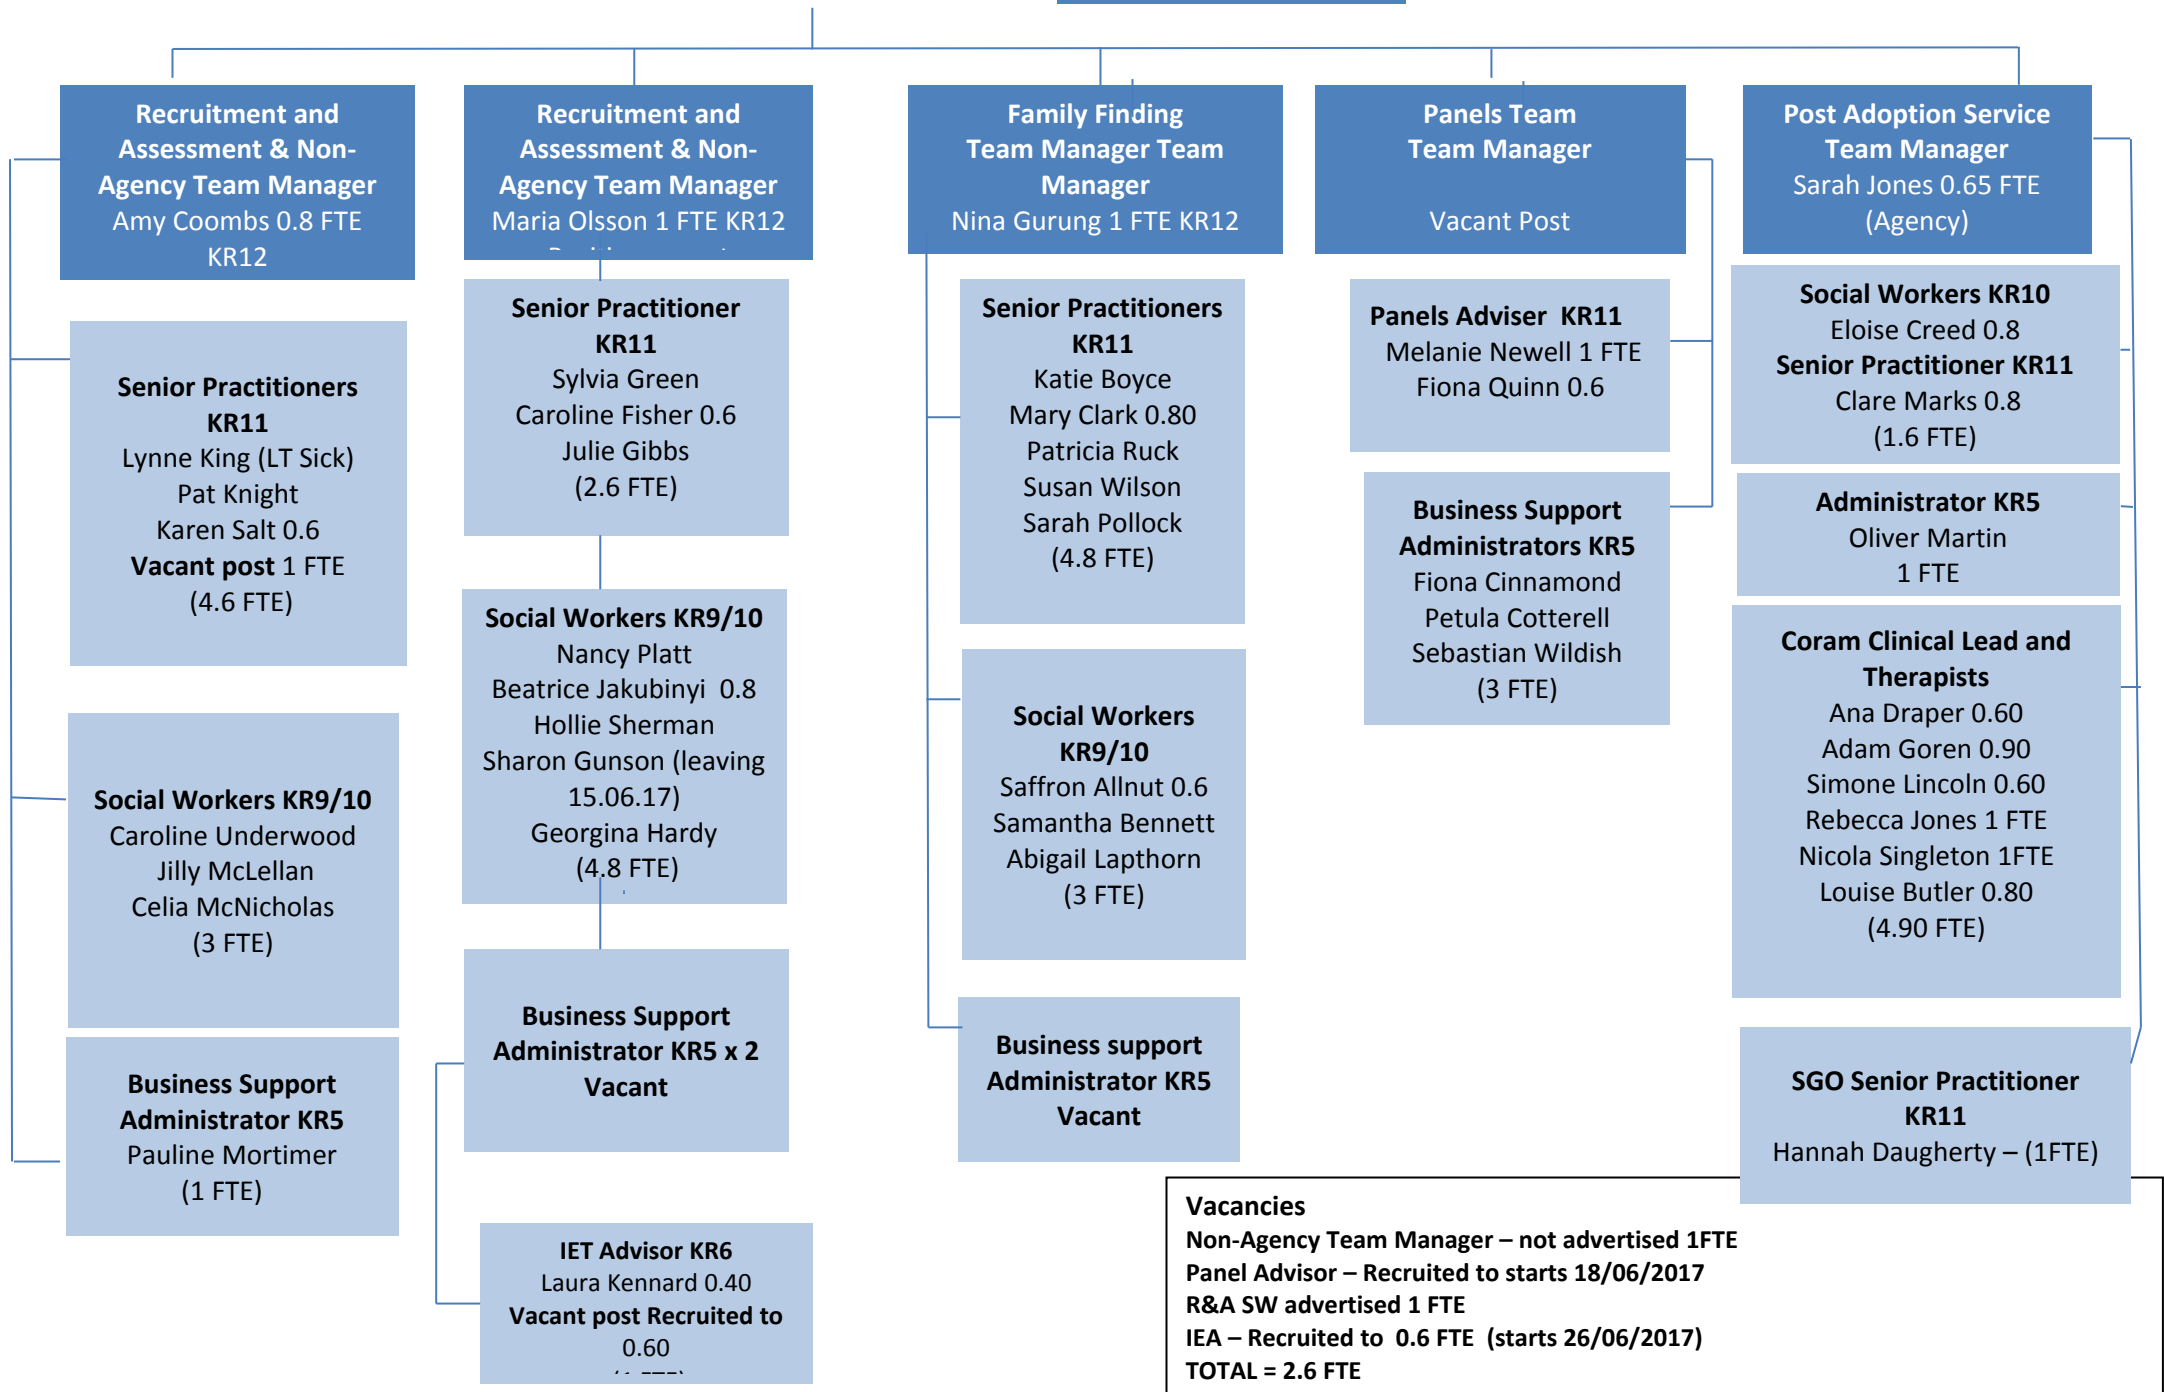

Head of Adoption 1FTE
Sarah Skinner

Caroline Mill 1 FTE
Business Support Officer

Vacancies
 Non-Agency Team Manager – not advertised 1FTE
 Panel Advisor – Recruited to starts 18/06/2017
 R&A SW advertised 1 FTE
 IEA – Recruited to 0.6 FTE (starts 26/06/2017)
TOTAL = 2.6 FTE