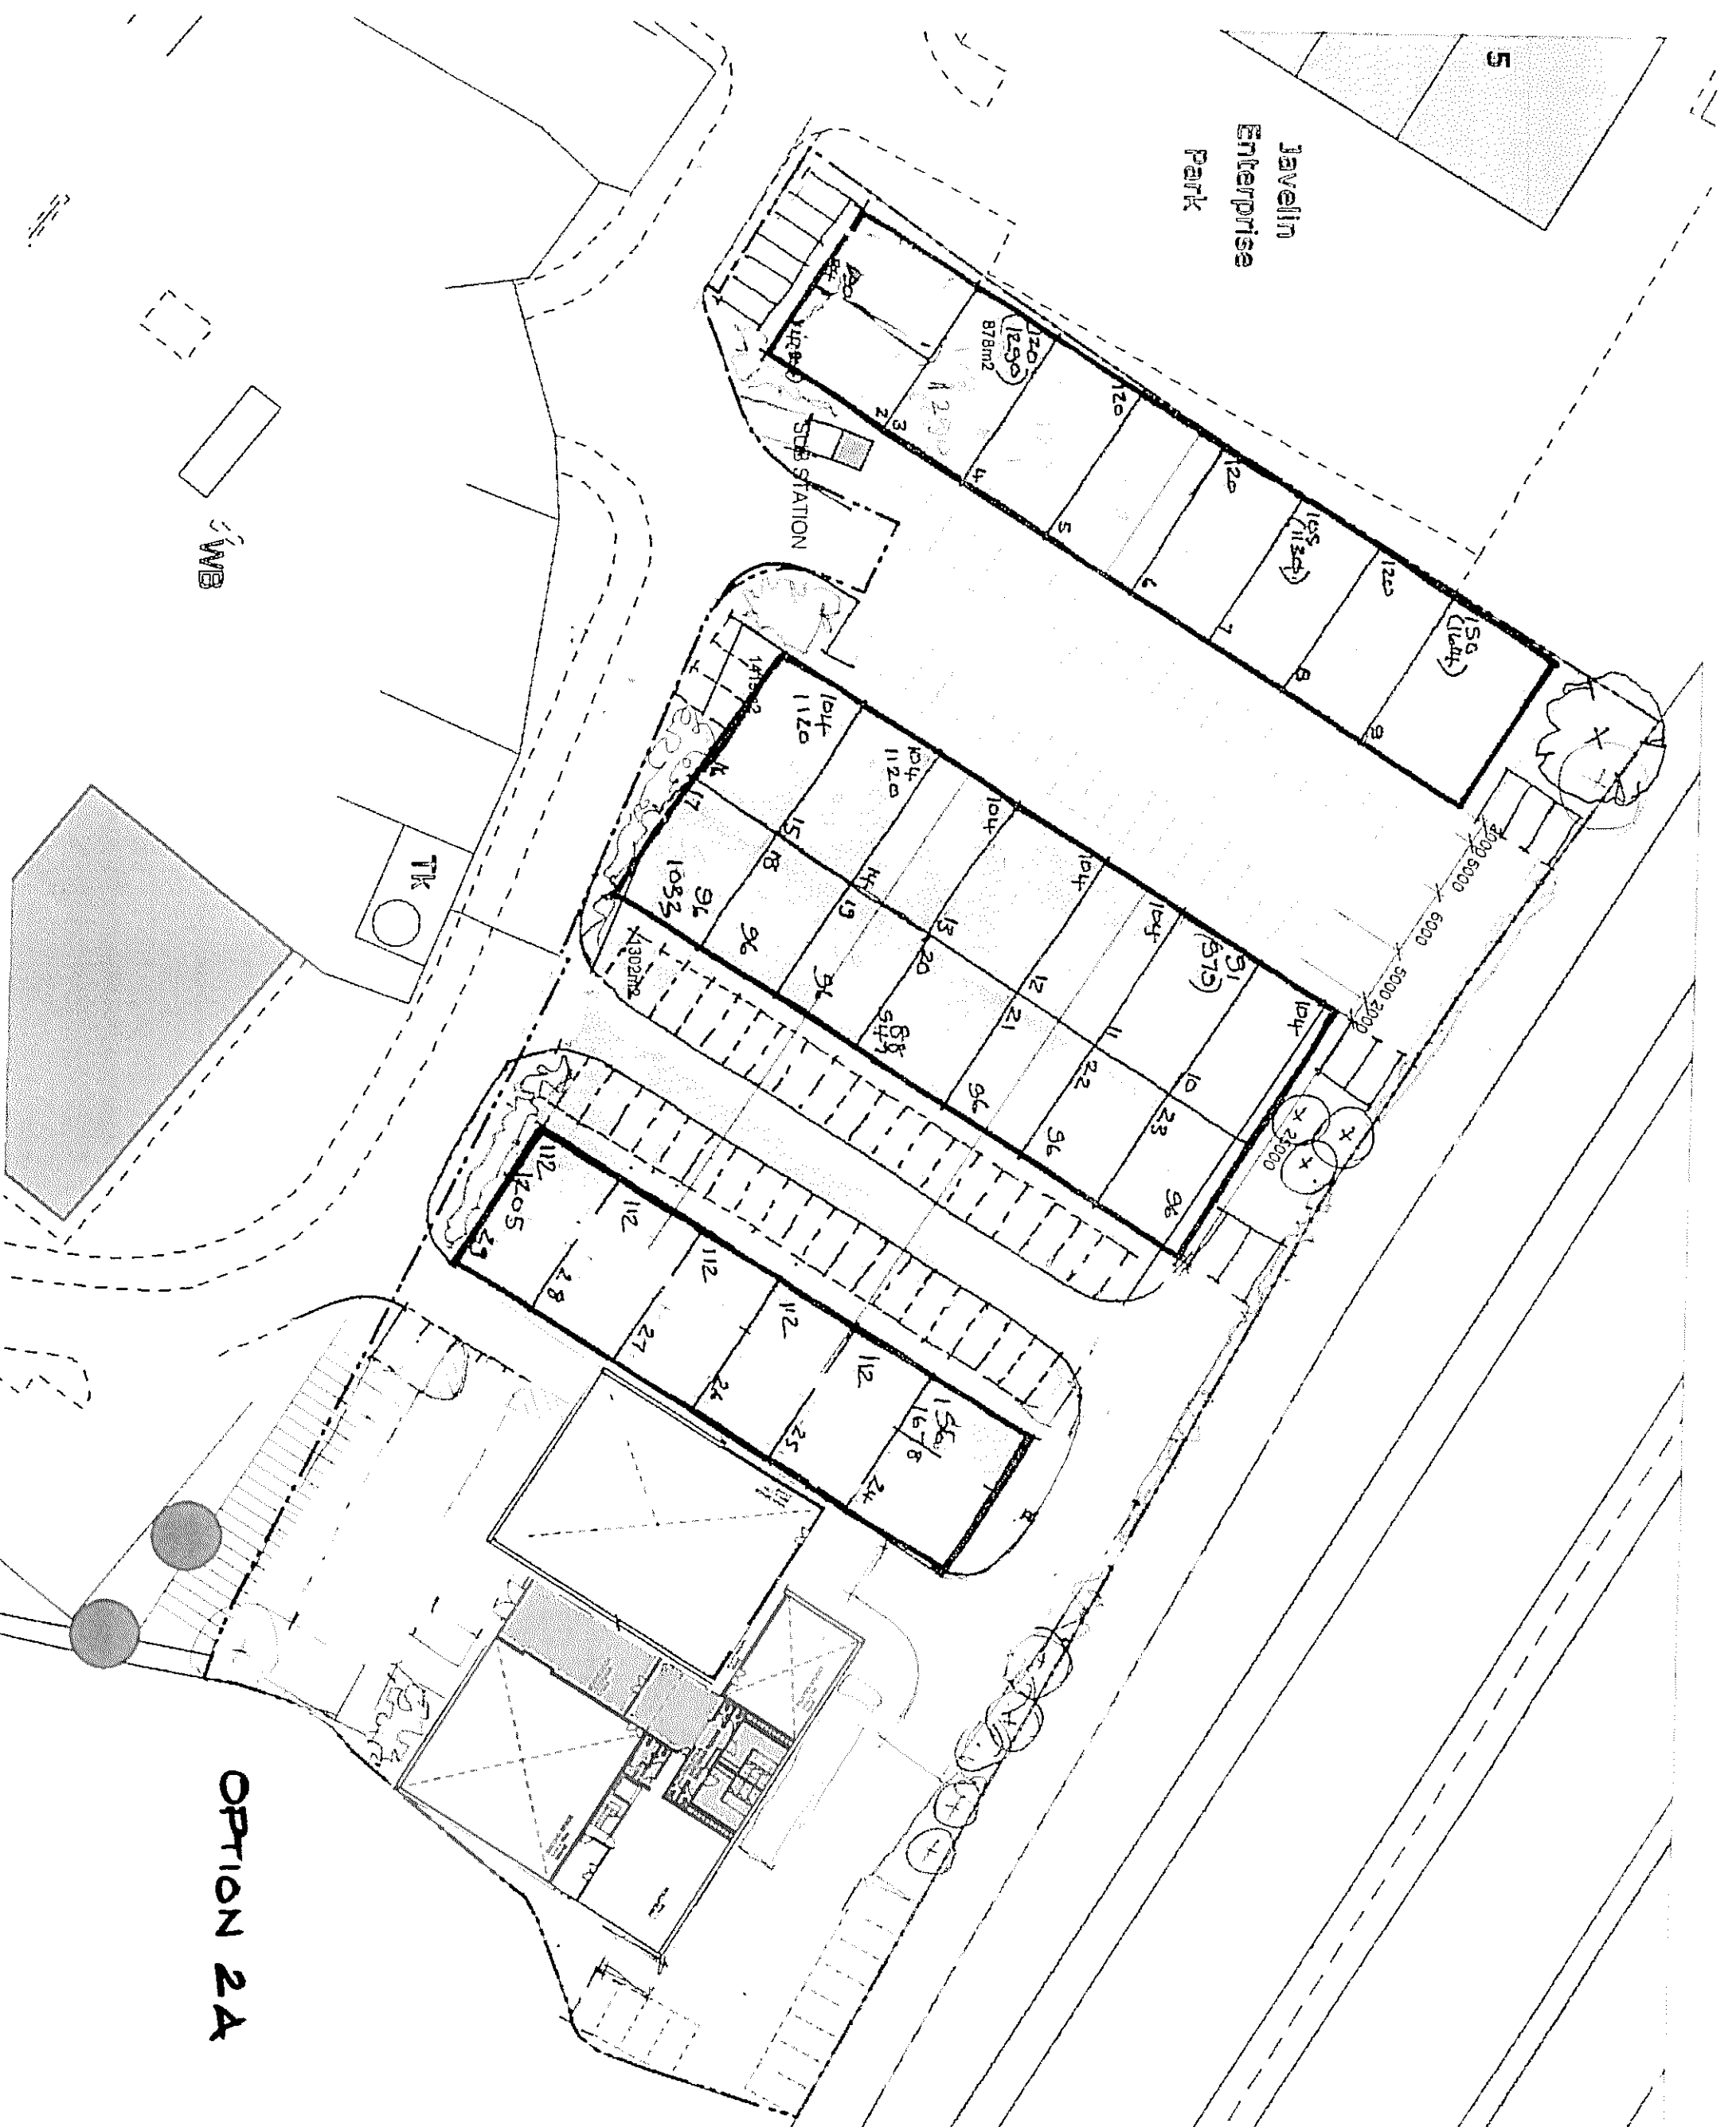

Javelin
Enterprise
Park

OPTION 2A

B1 29 UNITS
3120M²
33,549 DGT
(GEA)

NOTE
THIS DRAWING IS SUBJECT TO MEASURED SURVEY AND IS APPROXIMATE. DIMENSIONS ARE ESTIMATED. DO NOT SCALE FROM THE DRAWING.

□ SITE EQUIPMENT