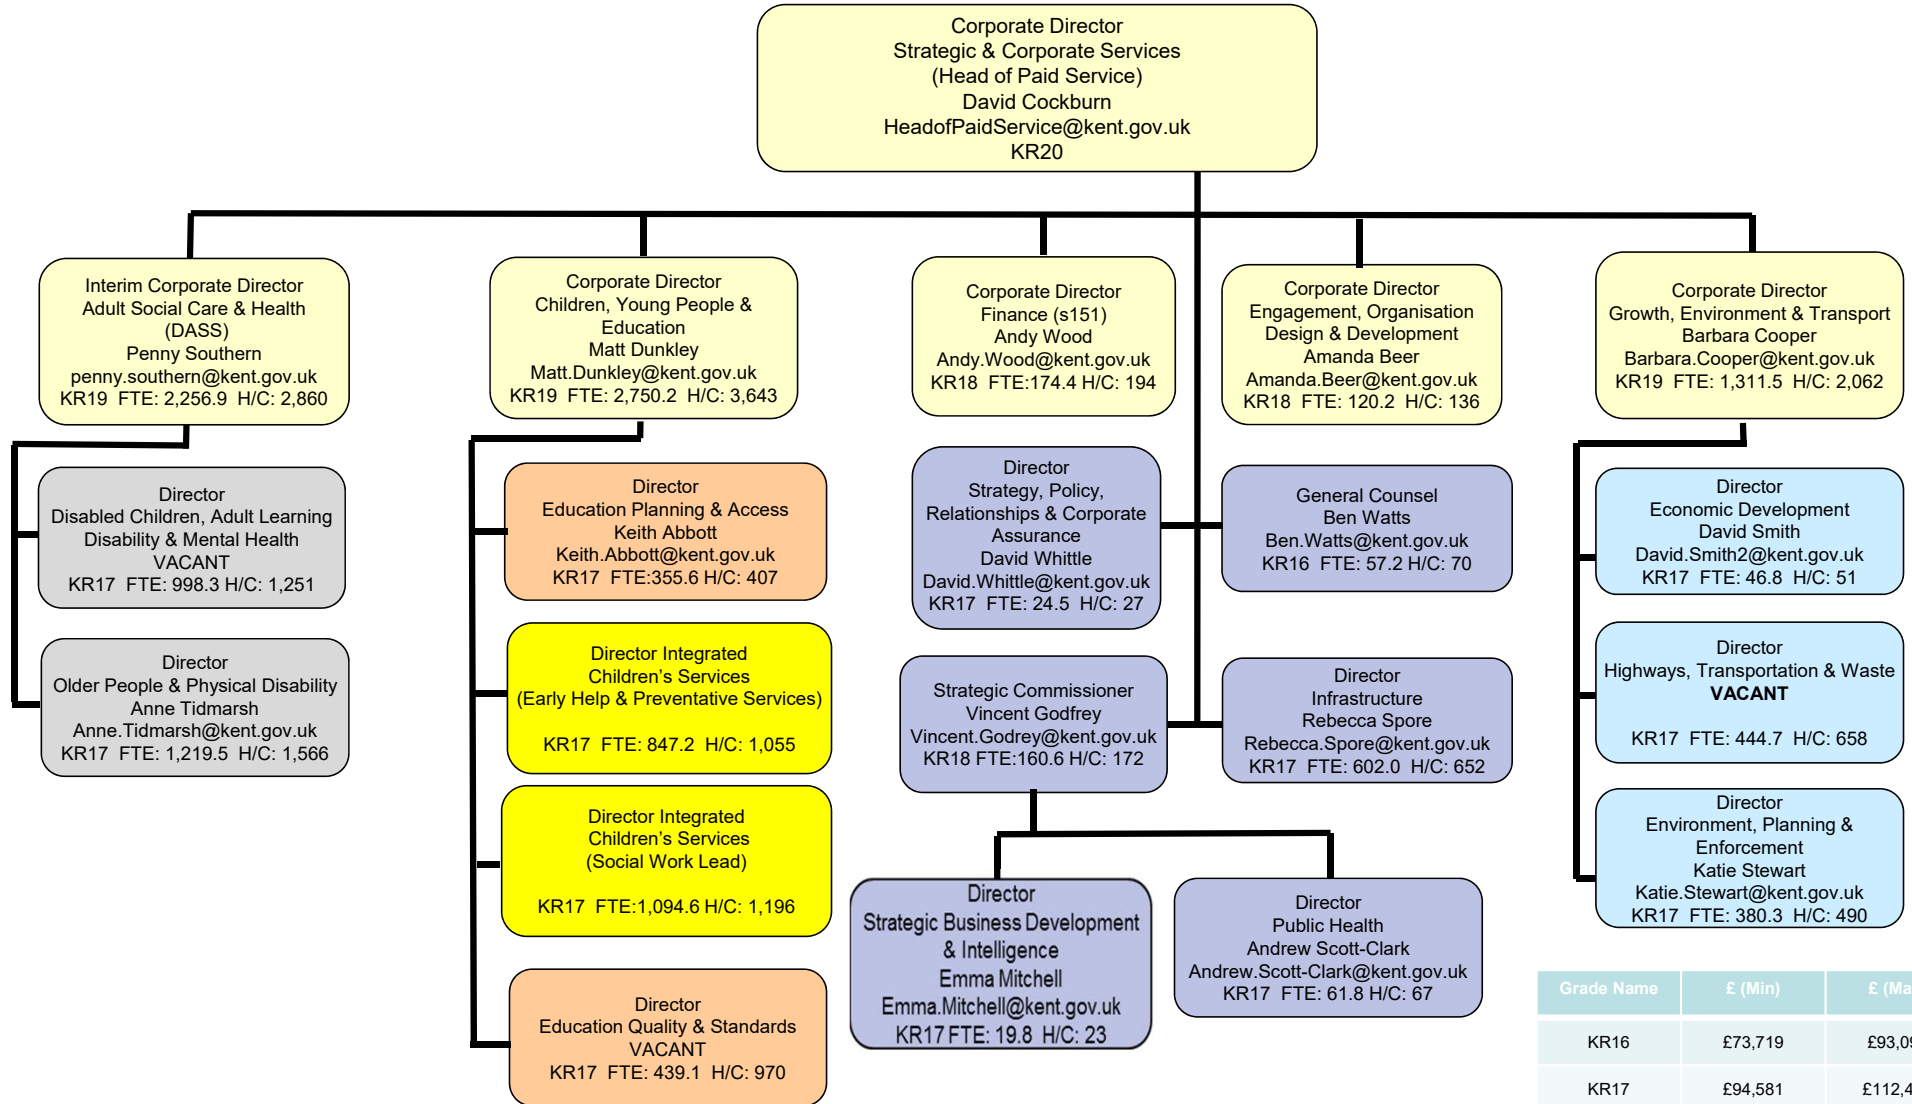

Leader Cabinet

KEY:
FTE – Full Time Equivalent
H/C - Headcount

Structure as at May 2018
Staffing Numbers from Oracle HR as at 31 Oct 2017

Grade Name	£ (Min)	£ (Max)
KR16	£73,719	£93,095
KR17	£94,581	£112,415
KR18	£118,466	£140,864
KR19	£140,865	£193,000
KR20	£194,000	£199,000