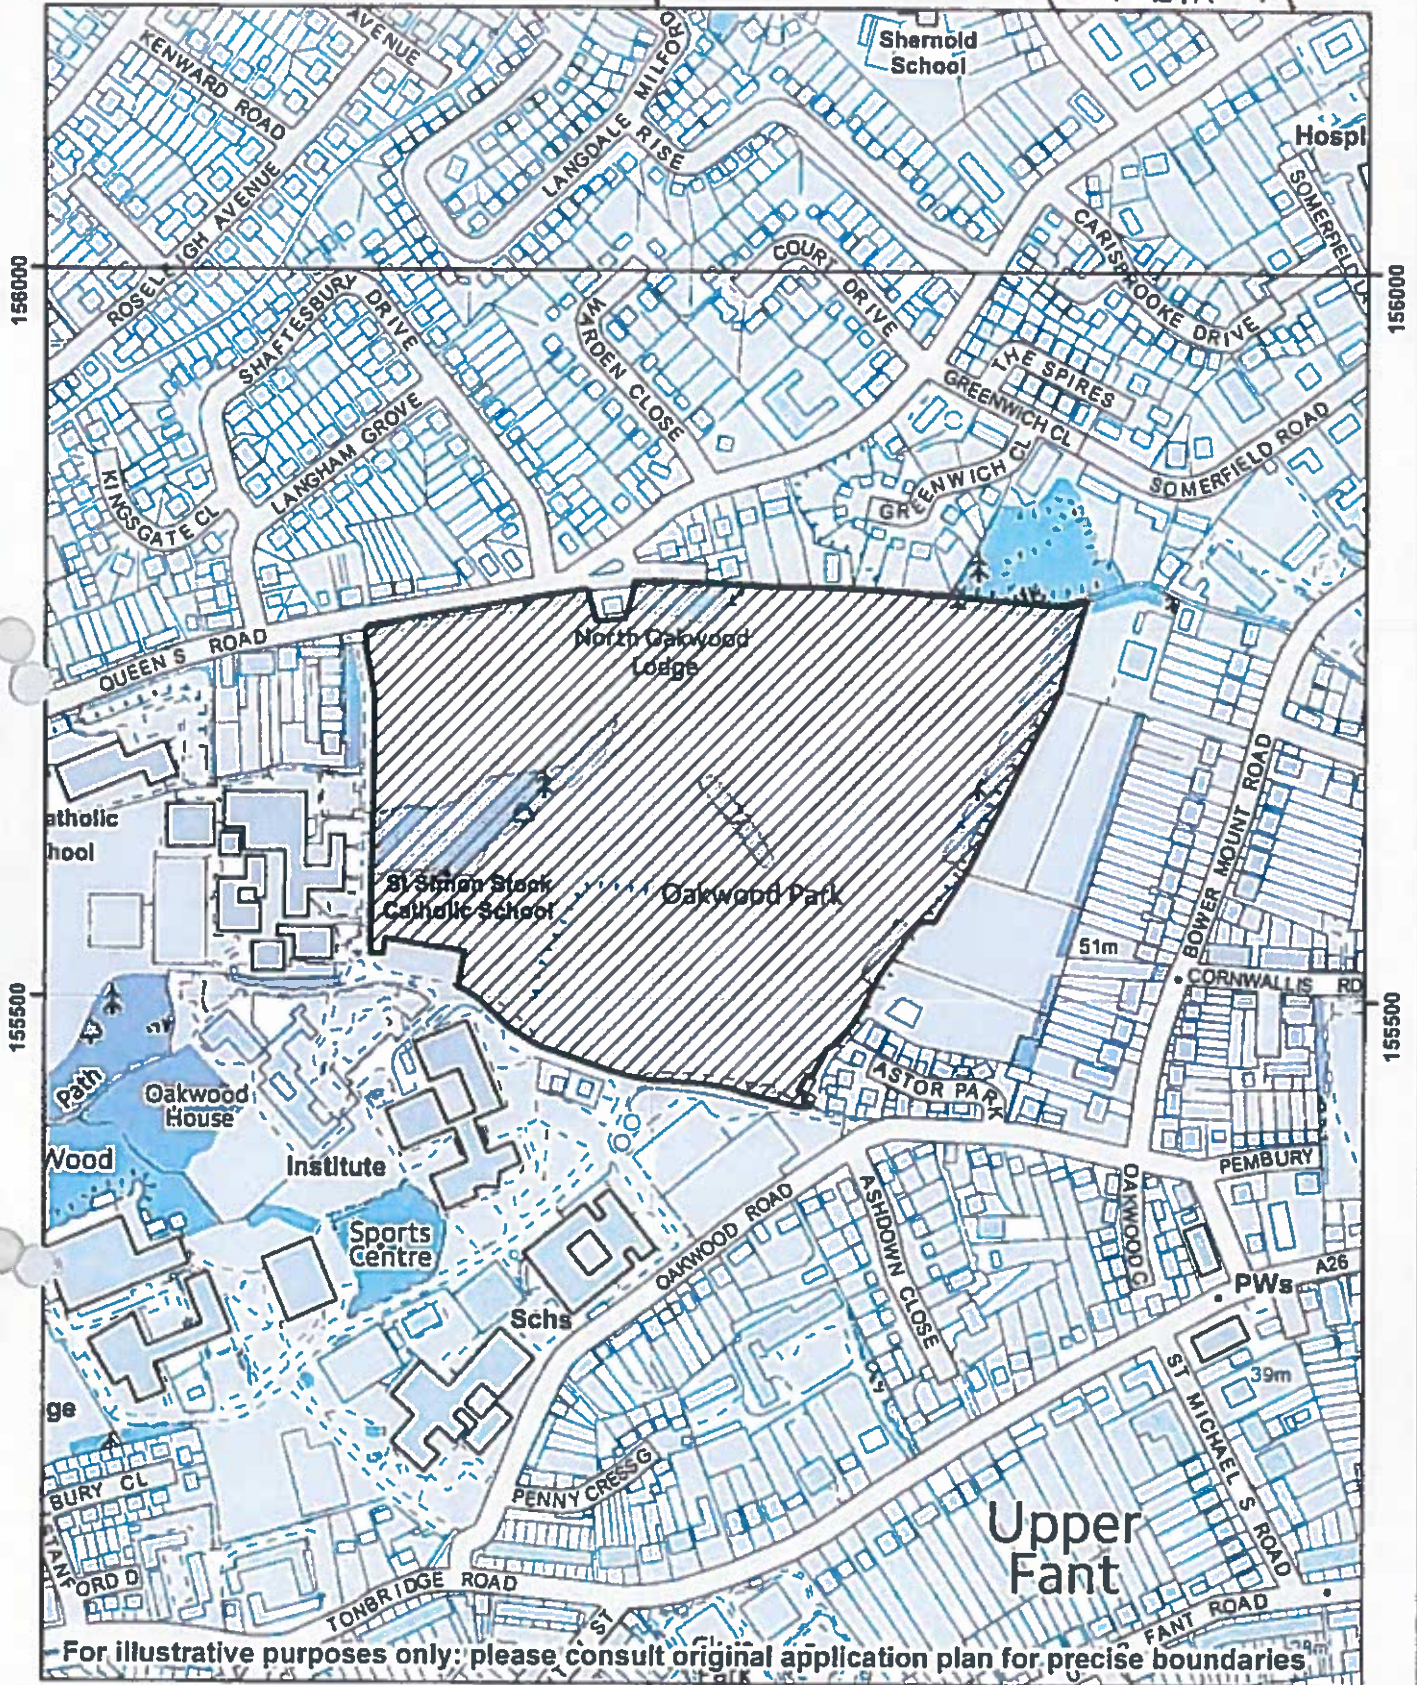

574500

For illustrative purposes only: please consult original application plan for precise boundaries

574500

Scale 1:5000

Land subject to Village Green application, known as Oakwood Park at Maidstone