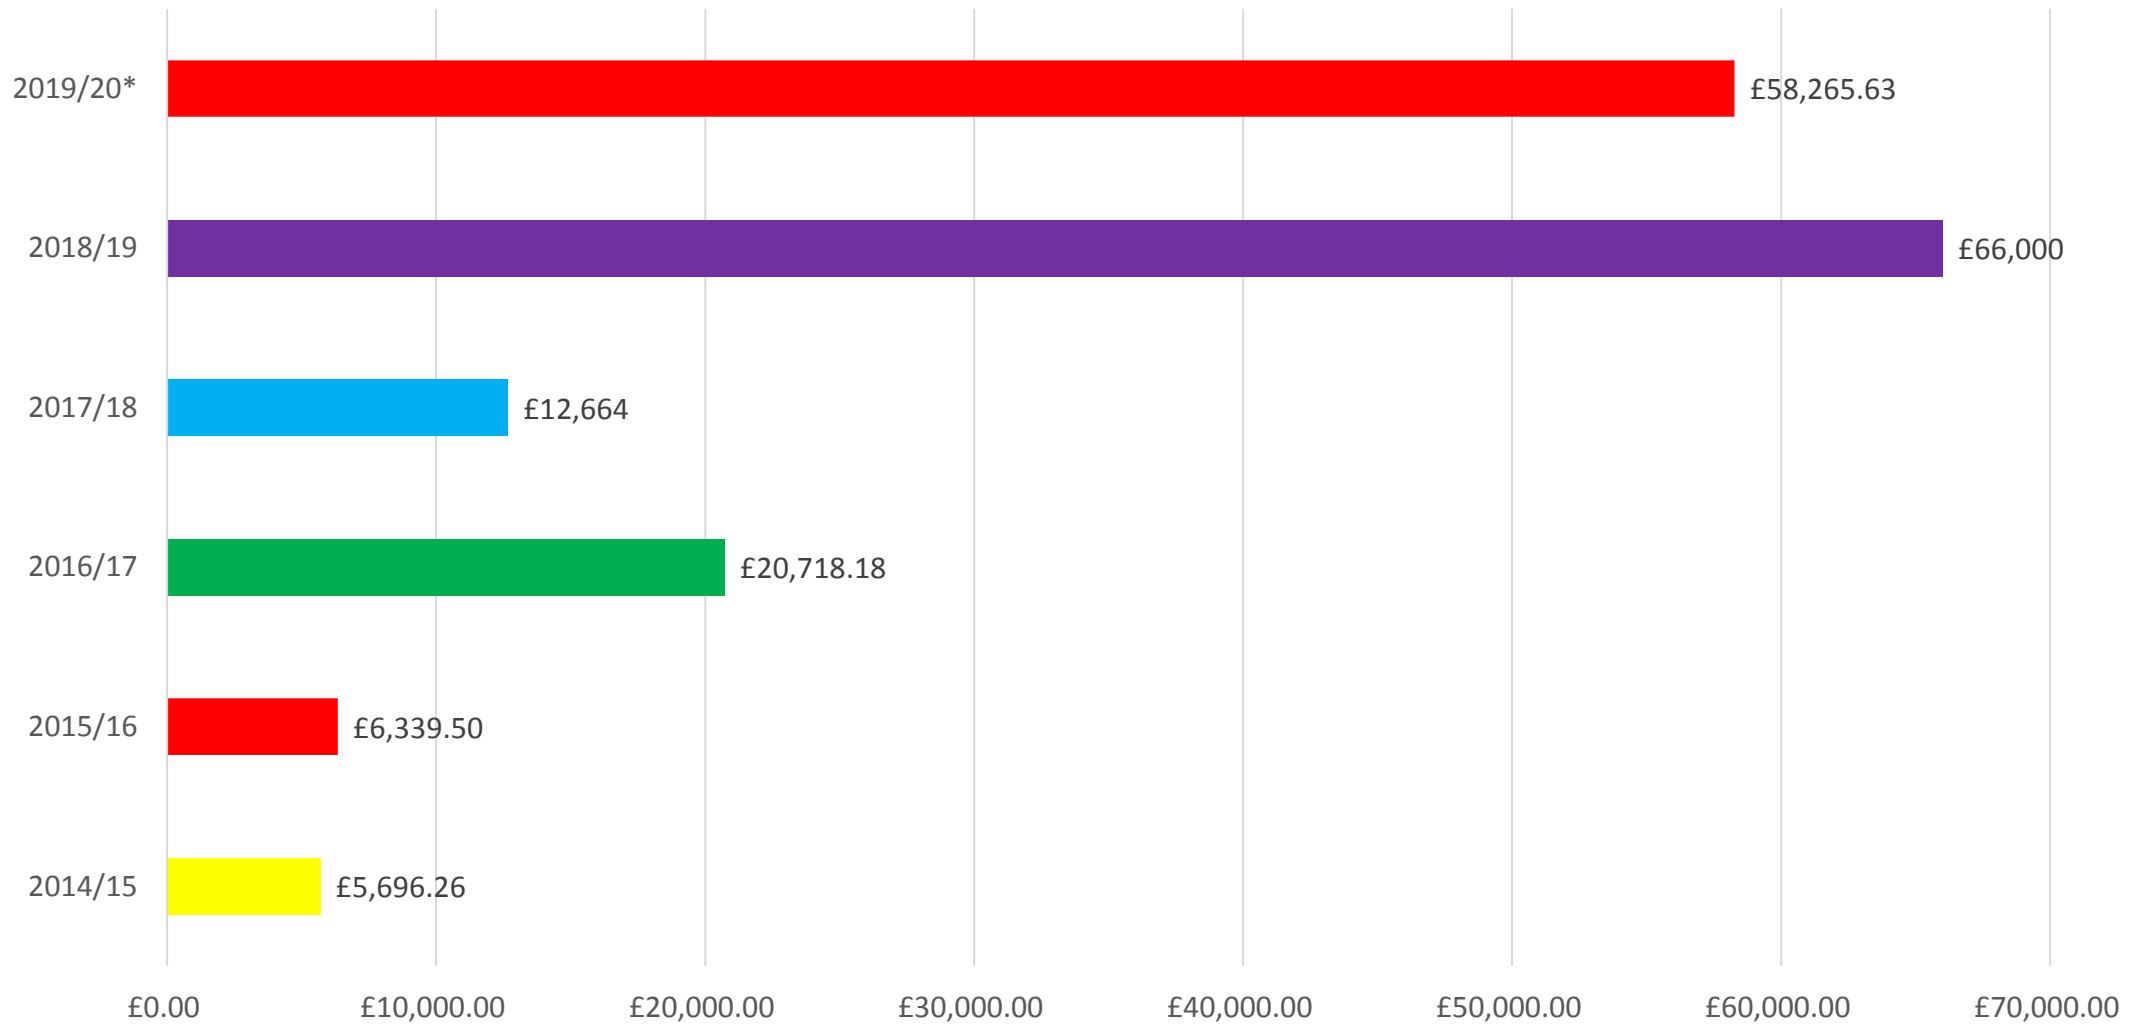

### Cost to KCC Highways, Transportation & Waste for the felling & pruning of Ash Dieback infected Ash on KCC estate.

\* To October 2019