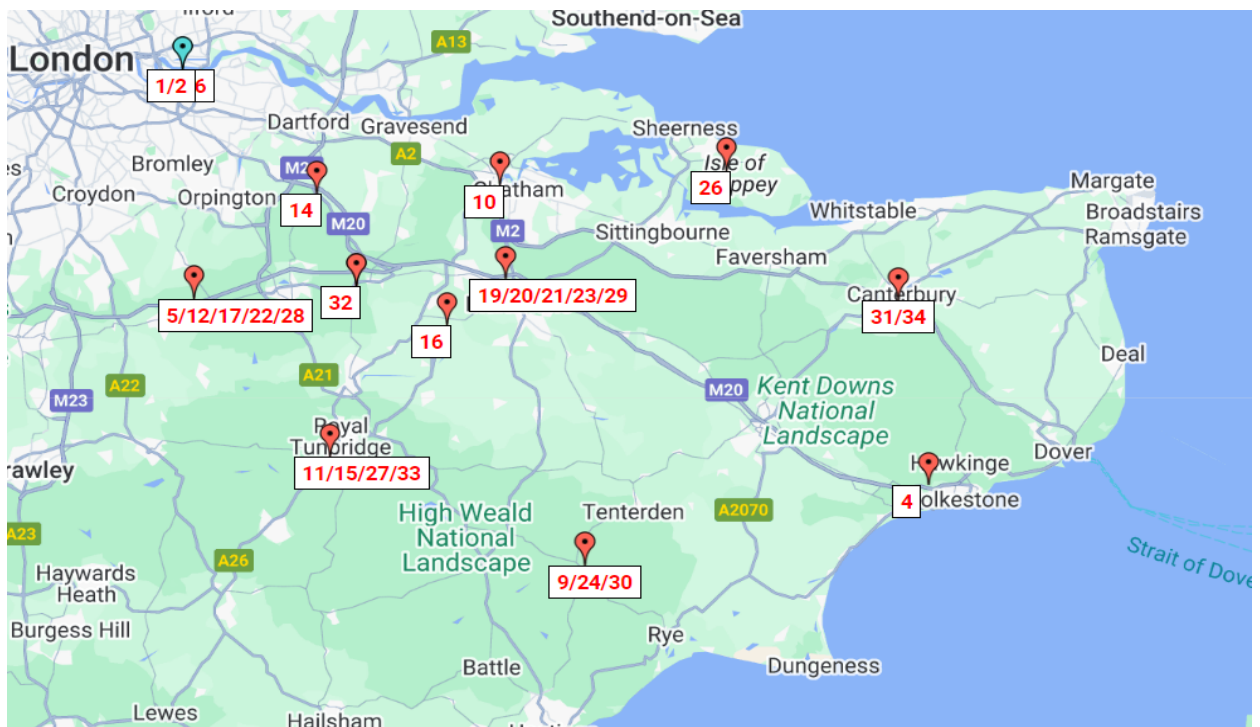

Appendix 1.3: EA Flood Alerts and Warnings visual map display

- Issued since 1st June 2024